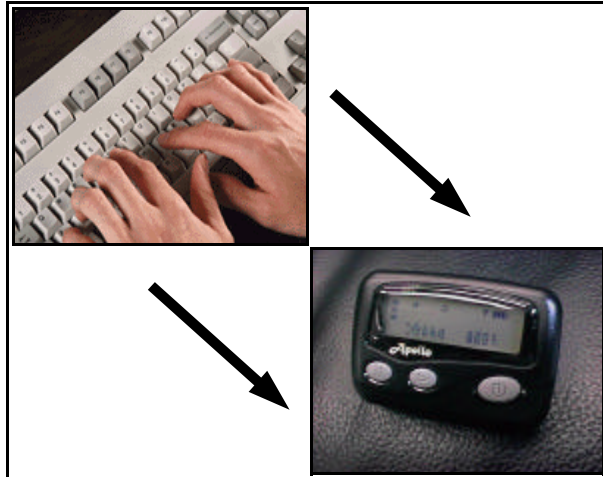

RF Messenger

RF Messenger from Alpha Communications® is a wireless paging system designed to send alphanumeric messages to specific personnel using pocket pagers from a personal computer.

RF Messenger consists of computer software, a paging transmitter, and any number of pagers. The paging transmitter receives messages typed on a personal computer via a serial port (cable included). The transmitter then instantly sends the message to a specific person wearing a pocket pager. There are no monthly service charges for paging since you own the transmitter and pager(s). Note: It is possible to configure the system to send messages to groups of people.

Sending a message to a specific person is as easy as clicking on that person's name with your mouse, typing the message (up to 80 characters) then clicking on the "SEND" button. Since RF Messenger runs in Windows, it may be left "open" while other applications are run and be activated instantly when needed.

RF Messenger is a suitable messaging system for work environments where people are moving around and may not be able to hear the building's overhead voice paging system. The pocket pagers have a vibrate mode which enables the message recipient to "feel" that a message has been received. The vibrate mode is also useful for silently delivering messages to

personnel without disturbing others. A UHF antenna is included (attaches directly to the transmitter).

The *Memo Page* feature allows up to 300 alphanumeric memo's to be sent to specific pagers at user specified times on user specified days of the week (or on a specified date). This feature can be used to remind nursing staff to administer medication to patients. Memo can include type and dosage information.