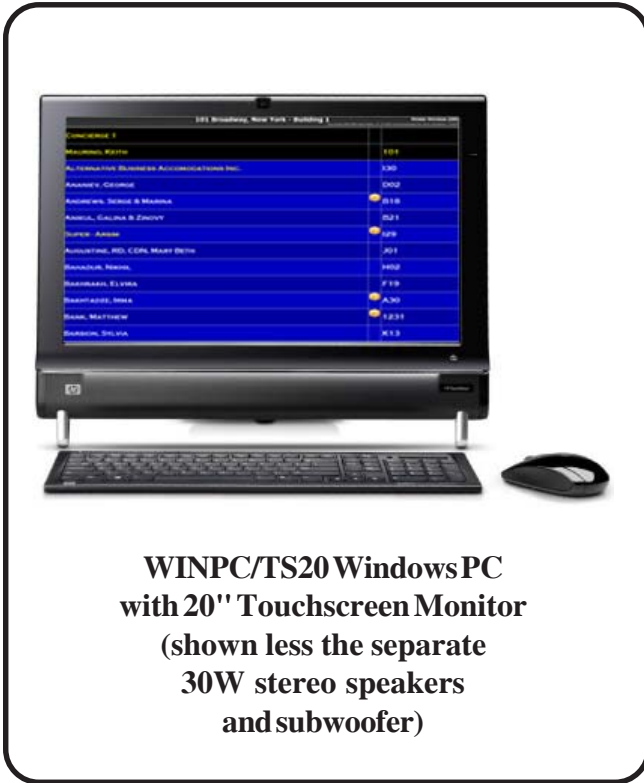

Product Specification Sheet

APS779

Rev. 1 - 09/2010

WINPC/TS20 Windows PC with 20" Touchscreen Monitor (shown less the separate 30W stereo speakers and subwoofer)

WINPC/TS20 Windows PC with 20" Touchscreen Monitor

The Alpha Communications® WINPC/TS20 Windows PC with 20" Touchscreen Monitor is used primarily with the AlphaEntry™ software to act as a Concierge or Master Station for calling to and from remote communication devices, but can also be used for other system and software applications.

The WINPC/TS20 is an all-in-one desktop computer that fits both the tower and monitor into a stunning, space-saving design. Featuring a decor pleasing Black finish, the WINPC/TS20 will fit your equipment needs, budget and building decor.

The Windows PC with 20.0" Touchscreen Monitor(s) shall be Alpha Communications® AlphaEntry™ model WINPC/TS20, or approved equal. The WINPC/TS20 shall include Genuine Windows 7® Home Premium 64Bit with an AMD® Athlon® Dual Core Processor. The WINPC/TS20 shall feature a 750GB 7200 RPM SATA hard drive, a built-in 1.3-megapixel webcam, 10/100 Ethernet connector, 5 USB 2.0 ports, integrated audio with 30W stereo speakers, 6-in-1 media reader, ATI Radeon HD 3200 integrated graphics, and slotload DVD burner with Lightscribe. The WINPC/TS20 shall include a wireless multimedia keyboard and optical mouse and shall be finished in the standard Black color.