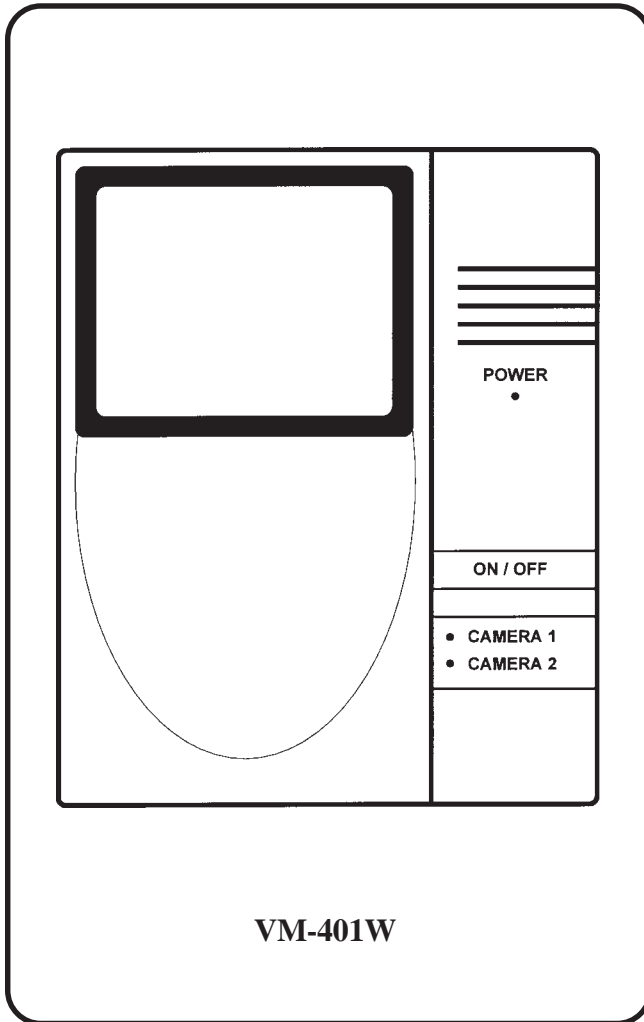

Product Specification Sheet

APS048

Rev. 1 - 08/1995

VM-401W

ARCHITECTS' AND ENGINEERS' SPECIFICATIONS

The video monitor station shall be Alpha Communications® model VM-401W. Monitor shall be surface (or desk) mounted. Monitor shall include a high quality 4.00" (10.2mm) black and white Braun picture tube (measured diagonally). Monitors using mirrors or other non-flat type screens shall not be acceptable. Monitor shall include an On/Off button, manual 2-camera selector switch, contrast control, power-on LED, 12VDC power supply, 1-way (receive only) audio speaker and mounting hardware to allow for surface or desk mounting. Monitor shall be constructed of high impact ABS plastic in a soft white color with black imprint. Monitor shall work with standard NTSC type C.C.T.V. cameras (60 Hz).

All VM-401W monitors feature a crystal clear 4.00" (10.2mm) black and white Braun picture tube (measured diagonally), (1-way) audio speaker, On/Off switch and manual 2-camera selector switch, power-on LED indicator, and come complete with a plug-in 12VDC power supply.

SPECIFICATIONS

- Dimensions:** All VM-401W monitors are 6.50"W (165mm) x 8.25"H (210mm) x 2.50"D (64mm). All dimensions shown are outside dimensions, less the power supply cord.
- Finish:** High Impact ABS Plastic, Soft White color with Black Imprinting.
- Controls:** On/Off Switch, Manual 2-Camera Selector Switch, Contrast Control, Power-On LED, 1-Way (Receive) audio Speaker
- Video Tube:** 4.00" (10.2mm) Black and White Braun Picture Tube (measured diagonally).
- Power Supply:** Primary: 120VAC
Secondary: 12VDC (U.L. Listed)
Included with VM-401W Monitor.