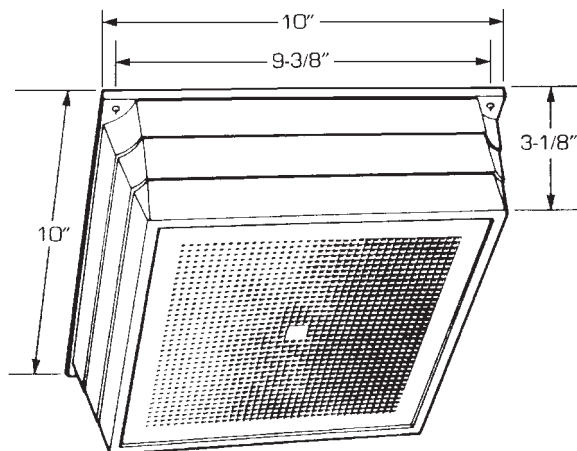

RB8SP / RB8STP

Speaker Dimensions

RB8SP / RB8STP Surface Ceiling / Wall Speakers

The Alpha Communications® RB8SP speaker is a cost effective ceiling (or wall mount) speaker and baffle (grille) combination. The model RB8SP features a high-quality 8 ohm public address and background music speaker, with excellent voice and music response. The RB8STP is the same as the model RB8SP, but also includes a built-in (dual voltage) 25/70 volt line transformer.

The RB8SP series speaker is designed to be installed easily, right on the surface of a ceiling or onto a wall.

FEATURES

- Contemporary square design, even the speaker appears to be square
- White, non-glare finish blends with ceiling materials
- Easy-on studs for attaching speaker to baffle in seconds
- Baffle (grille) manufactured of U.V. stabilized, high-impact polystyrene thermoplastic
- Paintable and non-corroding baffle (grille)
- Push-on nuts furnished for mounting speaker to baffle
- High quality 8 inch diameter (round), 8 ohm voice and music speaker
- 1 year limited factory warranty
- Very competitively priced